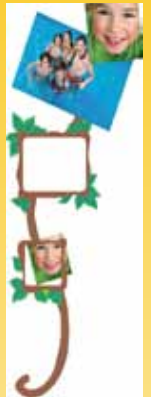

With Display

The small kit with its clever roll

Zanimoo's

Erasable  
&  
Removable

5 small pre-cut electrostatic  
sheets printed in colors  
(15X20cm)

1 erasable felt with its tiny brush

With display

Erasable  
&  
Removable

Kalitoise « Dinosaurs »

3 erasable felts and  
a tiny brush

Kalitoise « Savanna »

An electrostatic height  
gauge in order to measuring

Elements to be coloured  
and spaces texts to be  
filled

frames to slide your  
photos there.