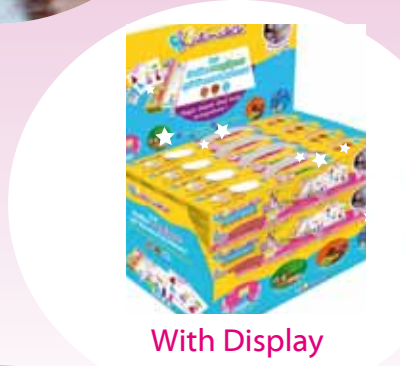

Préhistoric times

The nomad briefcase with its clever roll

**Princesses Kingdom**

6 pre-cut electrostatic sheets printed in colors (30X40 cm)

1 learning guide (to learn, draw, trace...)

4 erasable felts and 1 tiny brush

With Display

The small kit with its clever roll

Zanimoo's

Erasable  
&  
Removable

5 small pre-cut electrostatic  
sheets printed in colors  
(15X20cm)

1 erasable felt with its tiny brush

With display

Erasable  
&  
Removable