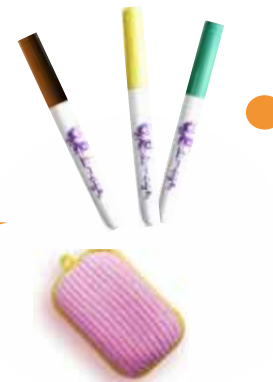

Préhistoric times

The nomad briefcase with its clever roll

**Princesses Kingdom**

6 pre-cut electrostatic sheets printed in colors (30X40 cm)

1 learning guide (to learn, draw, trace...)

4 erasable felts and 1 tiny brush

With Display

The small kit with its clever roll

Zanimoo's

Erasable  
&  
Removable

5 small pre-cut electrostatic  
sheets printed in colors  
(15X20cm)

1 erasable felt with its tiny brush

With display

Erasable  
&  
Removable

Kalitoise « Dinosaurs »

3 erasable felts and  
a tiny brush

Kalitoise « Savanna »

An electrostatic height  
gauge in order to measuring

Elements to be coloured  
and spaces texts to be  
filled

frames to slide your  
photos there.